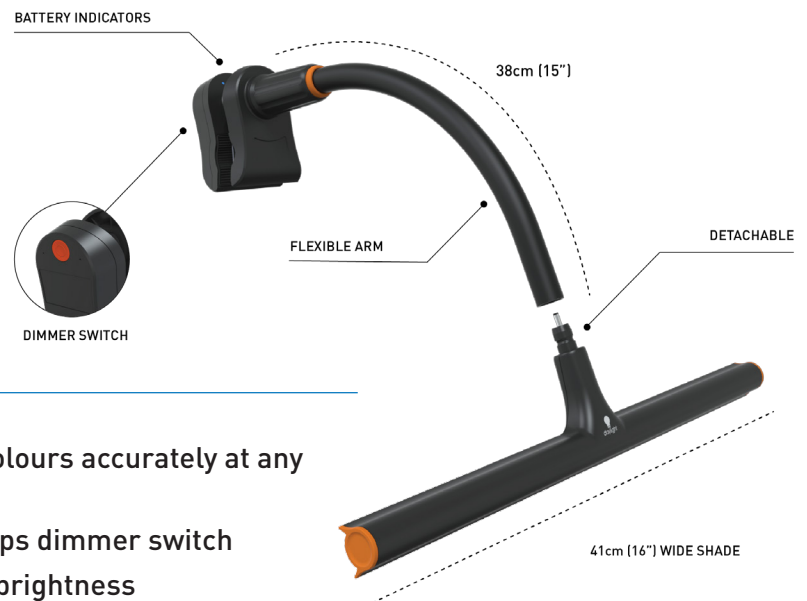

Need light in your art class? Now you can with the internal battery allowing up to 4 hours of continuous and consistent brightness. Easel Lamp Go™ - the perfect painting companion.

1,000 lux at 30cm

95+ CRI

6,000K Daylight

LIGHT QUALITY

ERGONOMICS

DESIGN

daylightcompany.com

Easel Lamp Go

D31875

PORTABLE LAMP

FEATURES

- Daylight 6,000K LEDs with 95+ CRI to see colours accurately at any time of day or night
- Easily adjustable brightness using the 3 steps dimmer switch
- Up to 4 hours of consistent and continuous brightness
- Rechargeable with any USB power source or power bank - 3m (118") long USB cable included
- Flexible arm to position shade and light spread exactly where you need it
- Adjustable clamp to fit any easel
- Premium quality LEDs last the life of the product – they never need replacing. No lightbulb needed.
- Soft travel bag included

SPECIFICATIONS

Product information

Weight	0.6kg
Colour	Black/ Orange
Cable length	3m
Maximum Clamp Opening Width	4.5cm

Light output

Light source	LED
Lumens	315
Lux at 30cm	1,000
Colour temperature	6,000K
CRI	95+
Energy consumption	5W