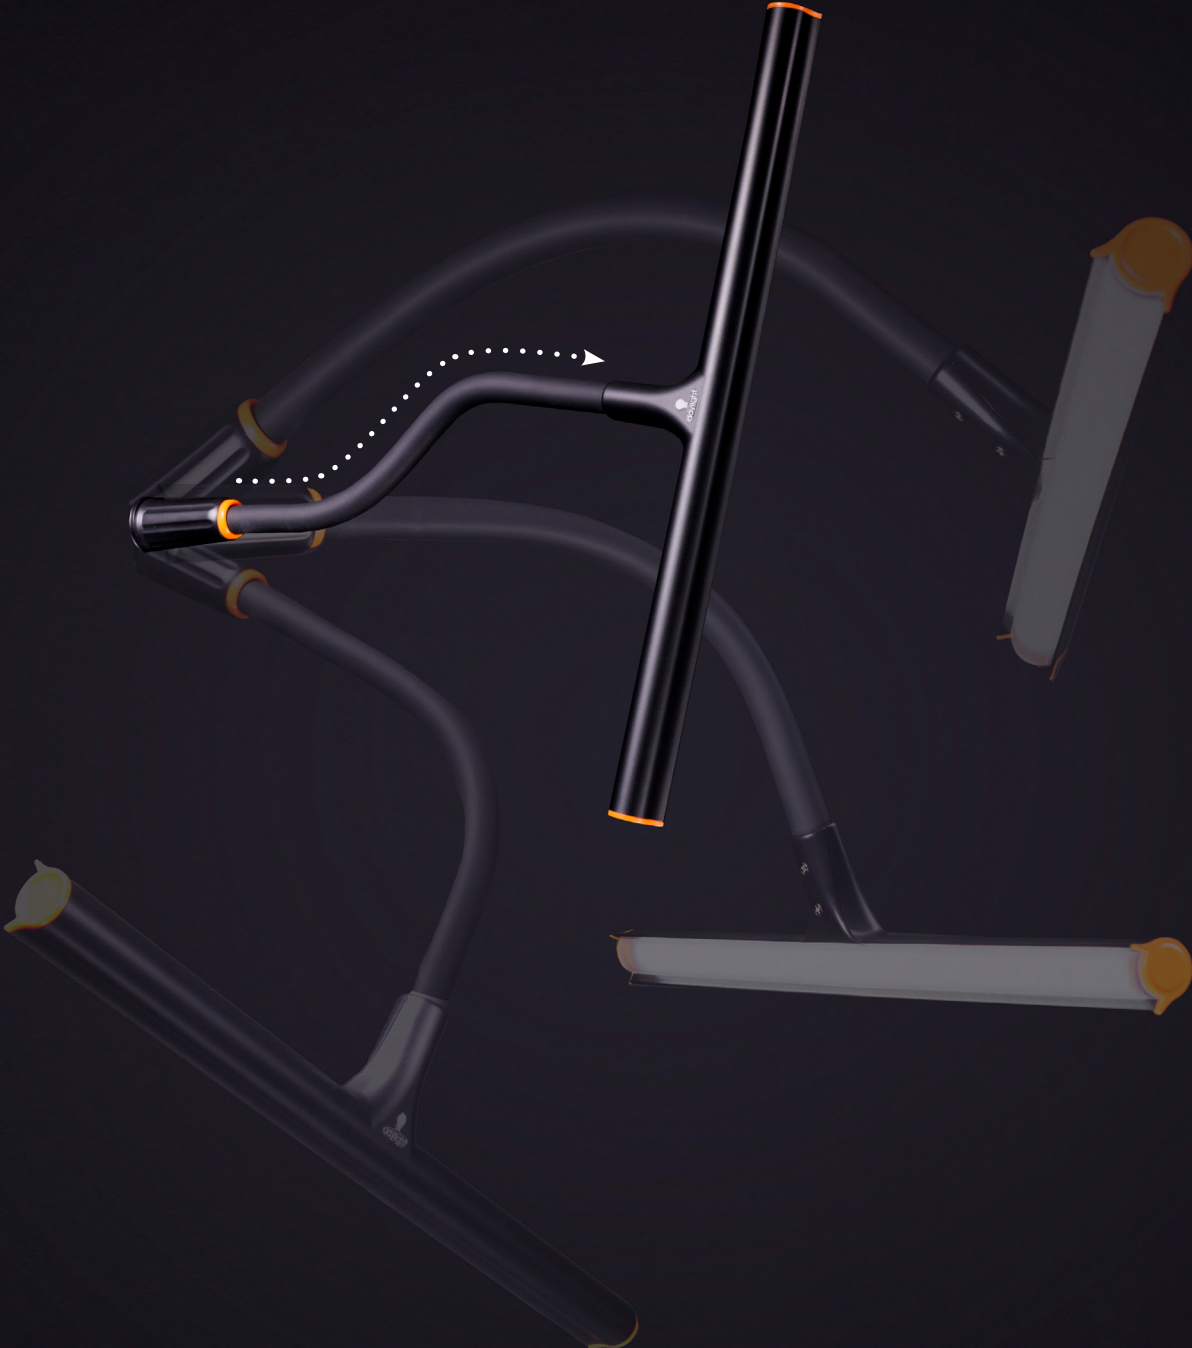

Easel Lamp Go™

PORTABLE LAMP

Features Sheet
D31875

Great Arm Flexibility

95+ CRI

Daylight 6,000K LEDs with 95+ CRI
to see colours accurately at any
time of day or night.

CONSISTENT BRIGHTNESS

Premium quality LEDs last the life
of the product – they never need replacing.
Up to 4 hours of consistent and
continuous brightness.

EFFORTLESSLY RECHARGEABLE

Rechargeable with any USB power source
or power bank - USB cable included.