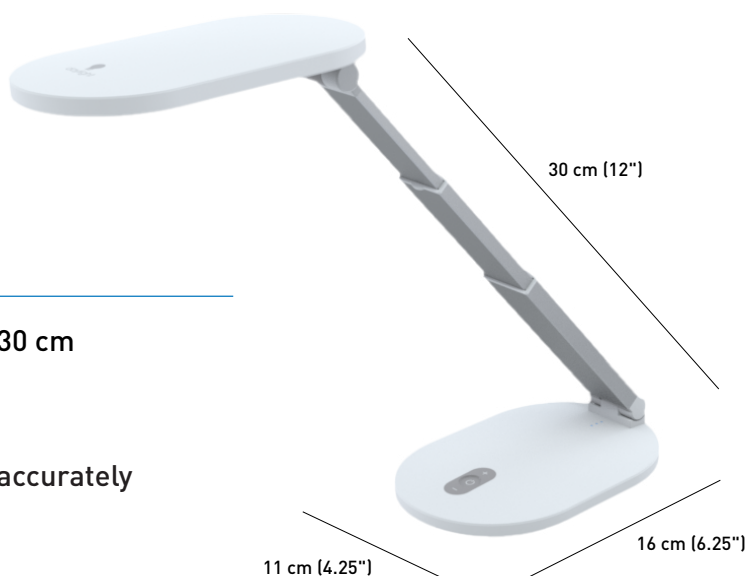

Foldi GoTM

RECHARGEABLE TABLE LAMP

Fact Sheet

The Foldi Go is a rechargeable 'full size' desk lamp supplied with its very own carry case. Position the light exactly where you need it using the long, fully adjustable arm and rotatable shade. One full charge will give you up to 8 hours of consistent and continuous brightness and the handy battery power level indicator lights enable you to monitor the charge level at a glance.

LED 6,000 K daylight

Full size folding desk lamp

Supplied with carry case

LIGHT QUALITY

ERGONOMICS

DESIGN

daylightcompany.com

Foldi Go™

D35050

RECHARGEABLE TABLE LAMP

FEATURES

- Long, adjustable arm with maximum reach of 30 cm
- Rotating head to allow accurate positioning
- 4 brightness levels
- High quality LEDs with 95+ CRI to see colours accurately
- Battery power level indicator
- Supplied with carry-case
- USB adaptor and cable included
- Ideal for moving around the house or using on the go

SPECIFICATIONS

Product information

Weight	0.85 kg (1.9lb)
Colour	White/Grey
Cable length	1.5 m (59")

Light output

Light source	LED
Lumens	340 lm
Lux at 30 cm (12")	1,300 / 1,100 / 900 / 600
Colour temperature	6,000 K
CRI	95+
Energy consumption	5W