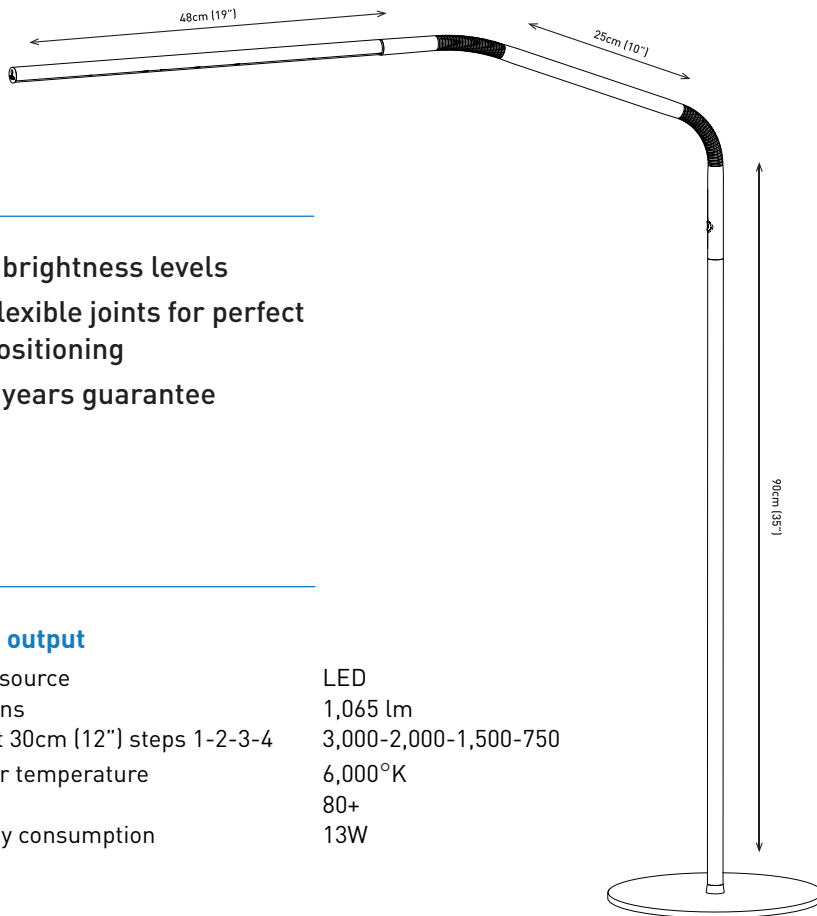

LIGHT QUALITY

ERGONOMICS

DESIGN

LED 6,000°K daylight

3,000 Lux at 30cm (12")

4 brightness levels

daylightcompany.com

Slimline 3™

D35118

FLOOR LAMP

FEATURES

- Aluminium shade with full length diffuser
- Better spread of light and diffusion
- 4 brightness levels
- Flexible joints for perfect positioning
- 2 years guarantee

SPECIFICATIONS

Product information

Weight	3.3kg (7.4lb)
Colour	brushed steel
Cable length	2.4m (94.5")

Light output

Light source	LED
Lumens	1,065 lm
Lux at 30cm (12") steps 1-2-3-4	3,000-2,000-1,500-750
Colour temperature	6,000°K
CRI	80+
Energy consumption	13W

Packaging information

Height	79cm (31")
Width	31cm (12")
Depth	6.6cm (2.6")
Packed weight	4.3kg (9.5lb)
Products per master carton	2

ACCESSORIES

D91707 Magnifying arm

- 13cm (5") diameter rimless lens, 1.75X magnification (3 diopters), clip-on flexible arm with 57cm (22.4") maximum reach