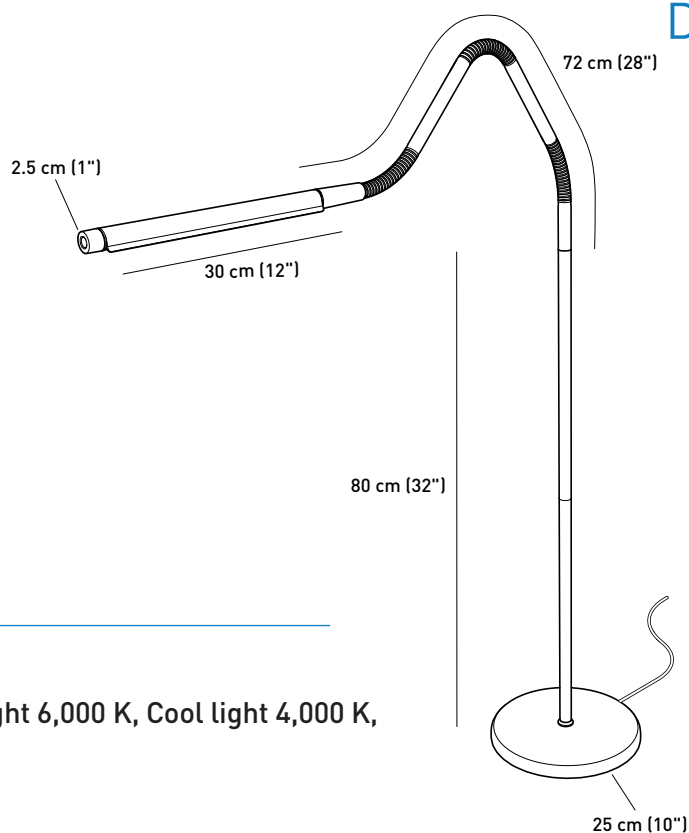

3 colour temperatures

2,500 Lux at 30 cm [12"]

Anti-glare shade

LIGHT QUALITY

ERGONOMICS

DESIGN

daylightcompany.com

Electra™

D35231

FLOOR LAMP

FEATURES

- Beautiful black satin finish floor lamp
- Choice of 3 colour temperatures- Daylight 6,000 K, Cool light 4,000 K, or Warm light 2,700 K
- Slim and unobtrusive design
- Flexible arm and rotating shade for perfect positioning
- Easily adjust the bright and wide spread of light using the tactile continuous dimmer switch
- Anti-glare shade ensures light is directed away from your eyes and focused where you want it
- 95+ CRI for exceptional clarity and accurate colours at any time of day or night

SPECIFICATIONS

Product information

Weight	4 kg (9 lb)
Colour	Black
Cable length	2 m (87")

Light output

Light source	LED
Lumens	800 lm
Lux at 30 cm (12")	2,500
Colour temperature	6,000 K / 4,000 K / 2,700 K
CRI	95+
Energy consumption	13W

Packaging information

Height	44 cm (17")
Width	33 cm (13")
Depth	7 cm (3")
Packed weight	5 kg (11 lb)
Products per master carton	2